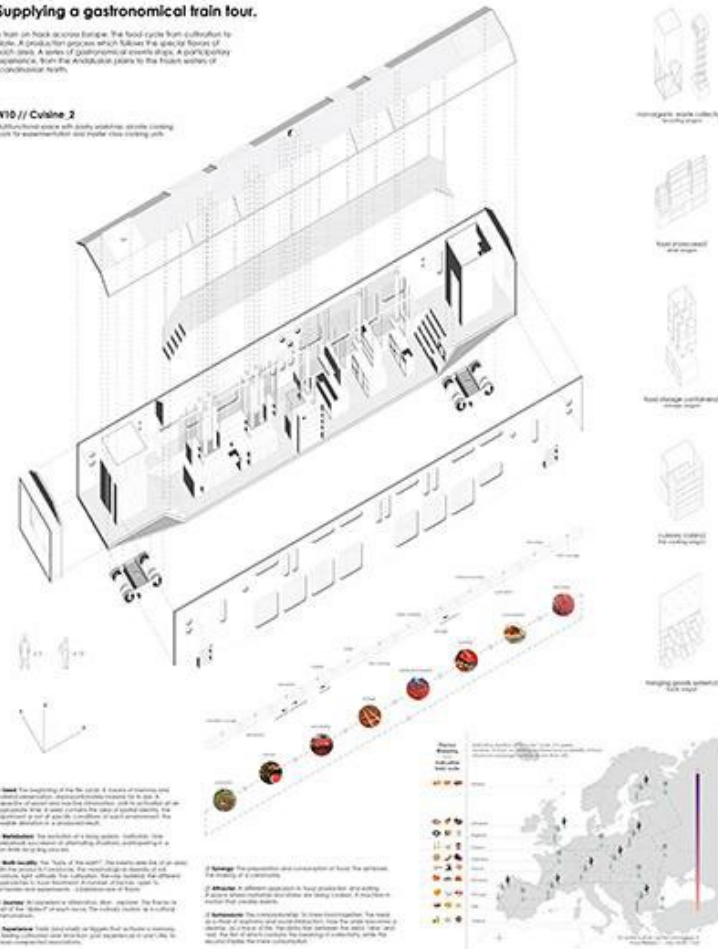

Essex Homelands: Inhabiting A Memory Landscape, Eleni Vagianou.

2018 得獎作品

Supplying a gastronomical train tour.

W10 // Cantine 2